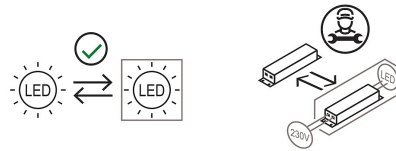

Certifications

EcoLabel