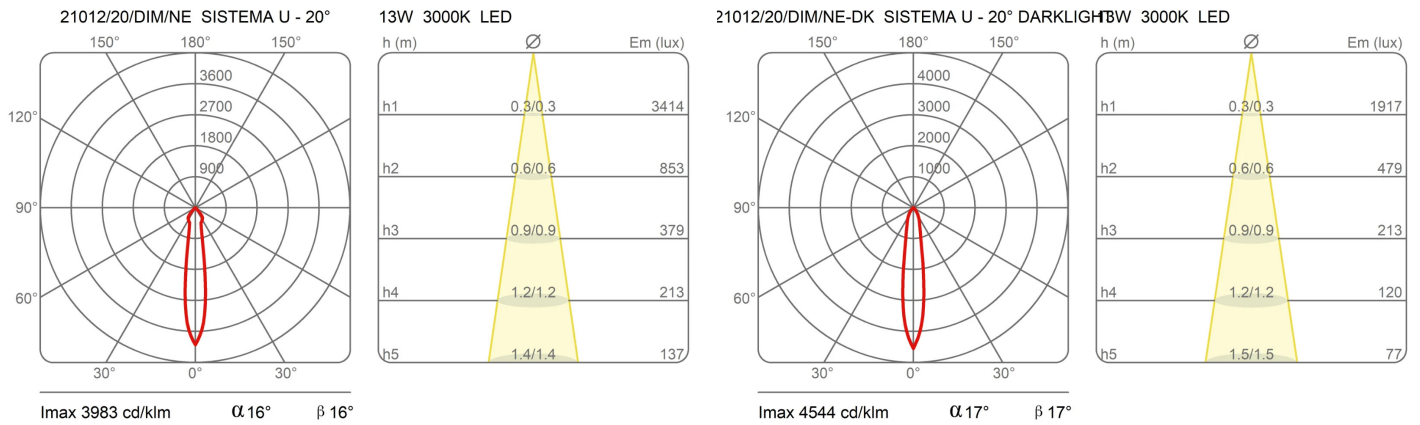

Dimensions

Height	10 cm
Diameter	7 cm
Weight	0.5 Kg

Materials

Structure	aluminium	Diffuser	polycarbonate
-----------	-----------	----------	---------------

Voltage	48V	Watt	13 W
Power unit	Excluded	Lumen	1950 lm
Mounting Power Supply	External	CRI	>80
Power supply	Electronic power supply	Duration	50000 h
Dimming	Dali2	CCT	3000 K
		Energy class	D

Certifications

EcoLabel

Photometric curves

Colour variant code

21012/20/DIM/NE

Black

21012/20/DIM/BI

White