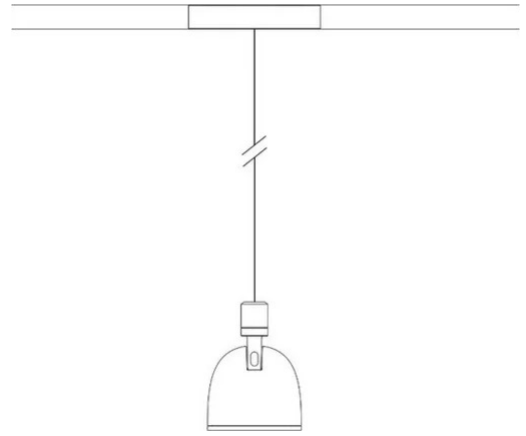

Sistema U

Narrow beam - dimmable

Studio Natural

colors

Typology Spotlight Pendant

Utilisation Indoor

48V 13 W 1950 lm

direct light

Suspension lamp with direct light, adjustable. Painted aluminum structure. LED light source with optics in different light beams. With suspension cable and 48V electrified track adapter.

Award

Family	Sistema U
Typology	Spotlight Pendant
Utilisation	Indoor

Dimensions

Height	10 cm
Diameter	7 cm
Weight	0.5 Kg

Materials

Structure	aluminium	Diffuser	polycarbonate
-----------	-----------	----------	---------------

Voltage	48V	Watt	13 W
Power unit	Excluded	Lumen	1950 lm
Mounting Power Supply	External	CRI	>80
Power supply	Electronic power supply	Duration	50000 h
Dimming	Dali2	CCT	3000 K
		Energy class	D